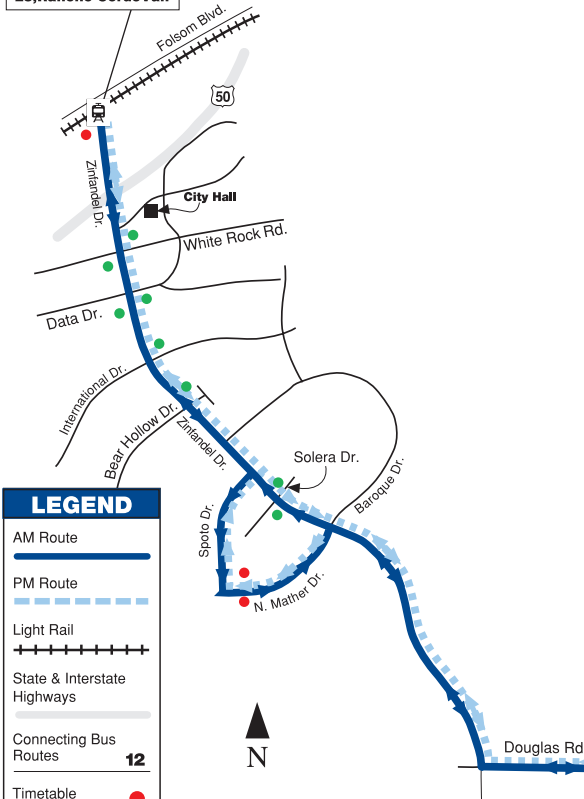

# 176 Kavala - Rancho CordoVan

Effective Monday, October 5, 2015

Operated by Regional Transit

**ZINFANDEL**  
LIGHT RAIL STATION  
Connecting Bus Routes  
**28, Rancho CordoVan**

**LEGEND**

- AM Route
- PM Route
- Light Rail
- State & Interstate Highways
- Connecting Bus Routes **12**
- Timetable Timepoints
- Bus Stop
- Transit Center
- Light Rail Stations
- Park & Ride Lot
- Bike Lockers

176 Zinfandel to Kavala Ranch			
Monday through Friday			
Zinfandel Plaza	North Mather Blvd. & Spoto Dr.	Anatolia Clubhouse	Kavala Ranch
			APP AR
LV	LV	LV	
6:04a	6:11	6:21	6:30
7:04a	7:11	7:21	7:30
7:39a	7:50	8:21	8:30
3:39p	—	3:55	4:04
4:39p	—	4:55	5:04
5:39p	—	5:55	6:04
6:39p	—	6:55	7:04

176 Kavala Ranch to Zinfandel			
Monday through Friday			
Kavala Ranch	Anatolia Clubhouse	North Mather Blvd. & Spoto Dr.	Zinfandel Plaza
LV	LV	LV	APP AR
6:30a	6:39	—	6:54
7:30a	7:39	—	7:54
8:30a	8:39	—	8:54
4:04p	4:13	4:23	4:29
5:04p	5:13	5:23	5:29
6:04p	6:13	6:23	6:29
7:04p	7:13	7:23	7:29

**Service Time:** Approximately 6 a.m. to 9:30 a.m. and 3:30 p.m. to 7 p.m.

**Wheelchair Accessibility:** Yes

**Bikes Permitted:** Yes