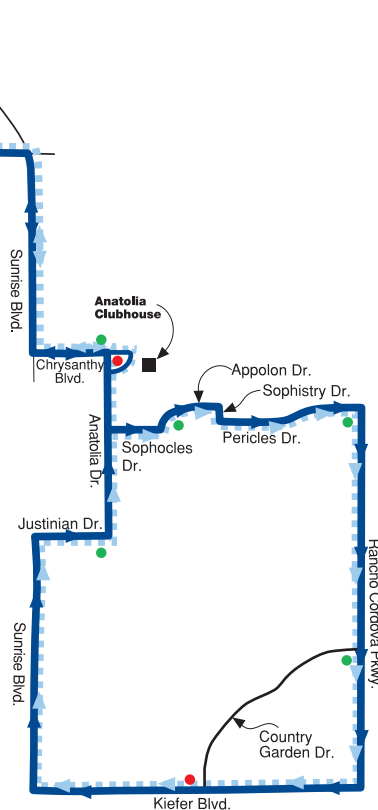

# 176 Kavala - Rancho CordoVan

Effective Monday, October 5, 2015

Operated by Regional Transit

**ZINFANDEL**  
LIGHT RAIL STATION  
Connecting Bus Routes  
**28, Rancho CordoVan**

**LEGEND**

- AM Route
- PM Route
- Light Rail
- State & Interstate Highways
- Connecting Bus Routes **12**
- Timetable Timepoints
- Bus Stop
- Transit Center
- Light Rail Stations
- Park & Ride Lot
- Bike Lockers

176 Zinfandel to Kavala Ranch			
Monday through Friday			
Zinfandel Plaza	North Mather Blvd. & Spoto Dr.	Anatolia Clubhouse	Kavala Ranch
			APP AR
LV	LV	LV	
6:04a	6:11	6:21	6:30
7:04a	7:11	7:21	7:30
7:39a	7:50	8:21	8:30
3:39p	—	3:55	4:04
4:39p	—	4:55	5:04
5:39p	—	5:55	6:04
6:39p	—	6:55	7:04

176 Kavala Ranch to Zinfandel			
Monday through Friday			
Kavala Ranch	Anatolia Clubhouse	North Mather Blvd. & Spoto Dr.	Zinfandel Plaza
LV	LV	LV	APP AR
6:30a	6:39	—	6:54
7:30a	7:39	—	7:54
8:30a	8:39	—	8:54
4:04p	4:13	4:23	4:29
5:04p	5:13	5:23	5:29
6:04p	6:13	6:23	6:29
7:04p	7:13	7:23	7:29

**Service Time:** Approximately 6 a.m. to 9:30 a.m. and 3:30 p.m. to 7 p.m.

**Wheelchair Accessibility:** Yes

**Bikes Permitted:** Yes