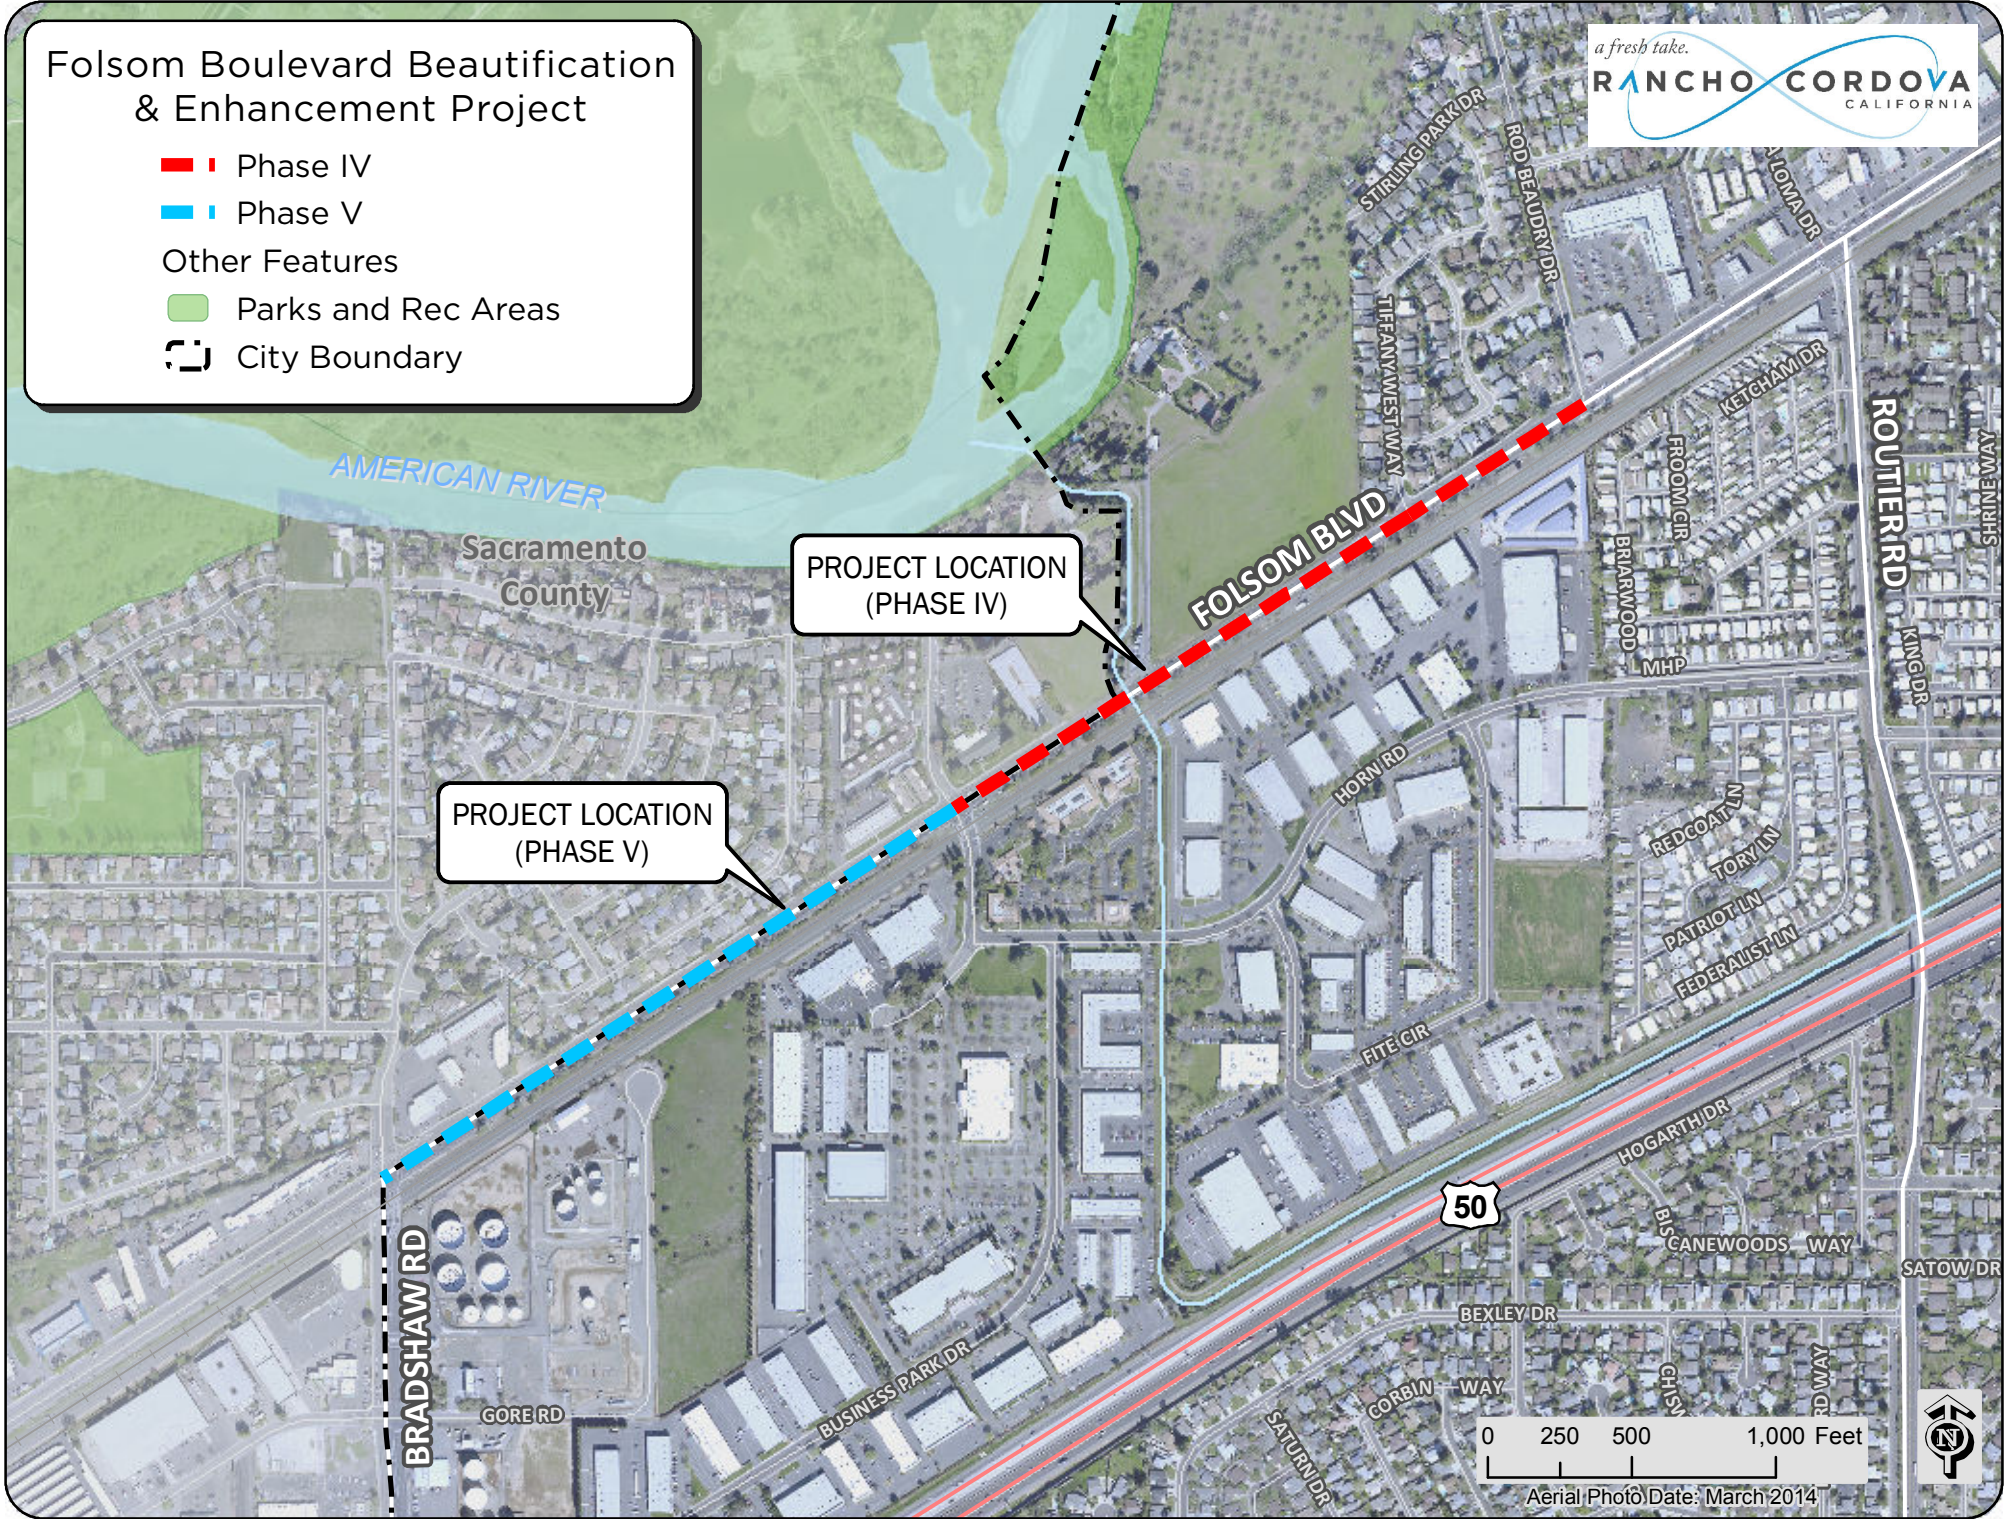

Folsom Boulevard Beautification & Enhancement Project

- ▬ Phase IV
- ▬ Phase V
- Other Features
- Parks and Rec Areas
- City Boundary

PROJECT LOCATION
(PHASE V)

PROJECT LOCATION
(PHASE IV)

50

0 250 500 1,000 Feet

Aerial Photo Date: March 2014