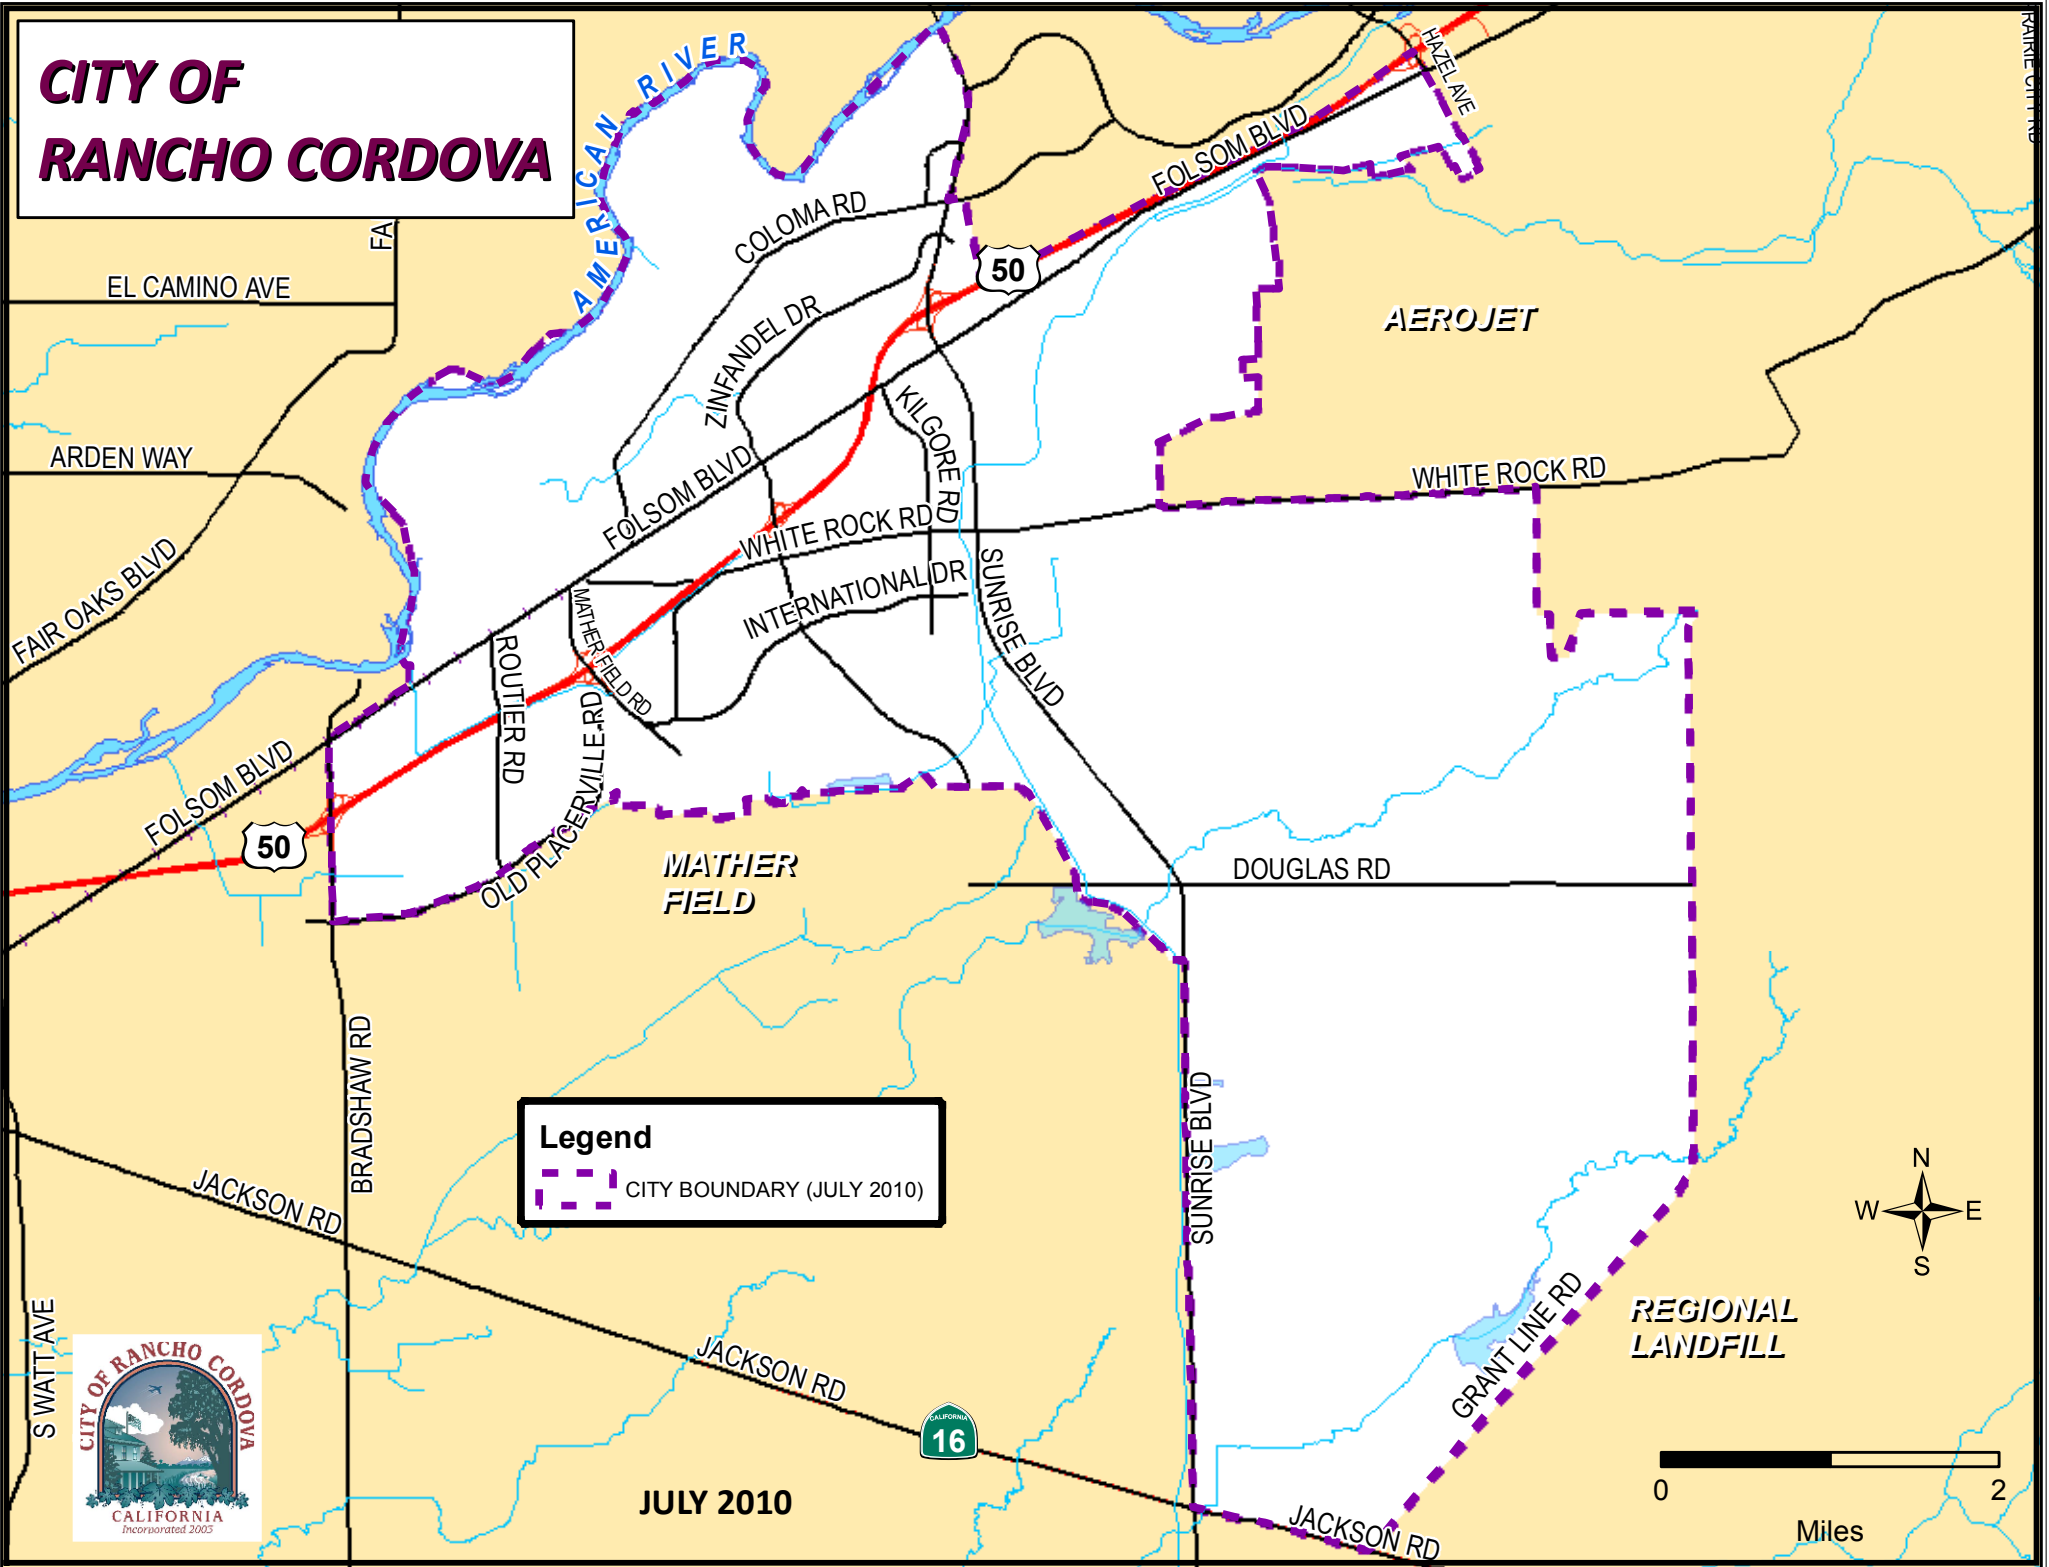

CITY OF RANCHO CORDOVA

Legend
- - - CITY BOUNDARY (JULY 2010)

0 2
Miles

JULY 2010