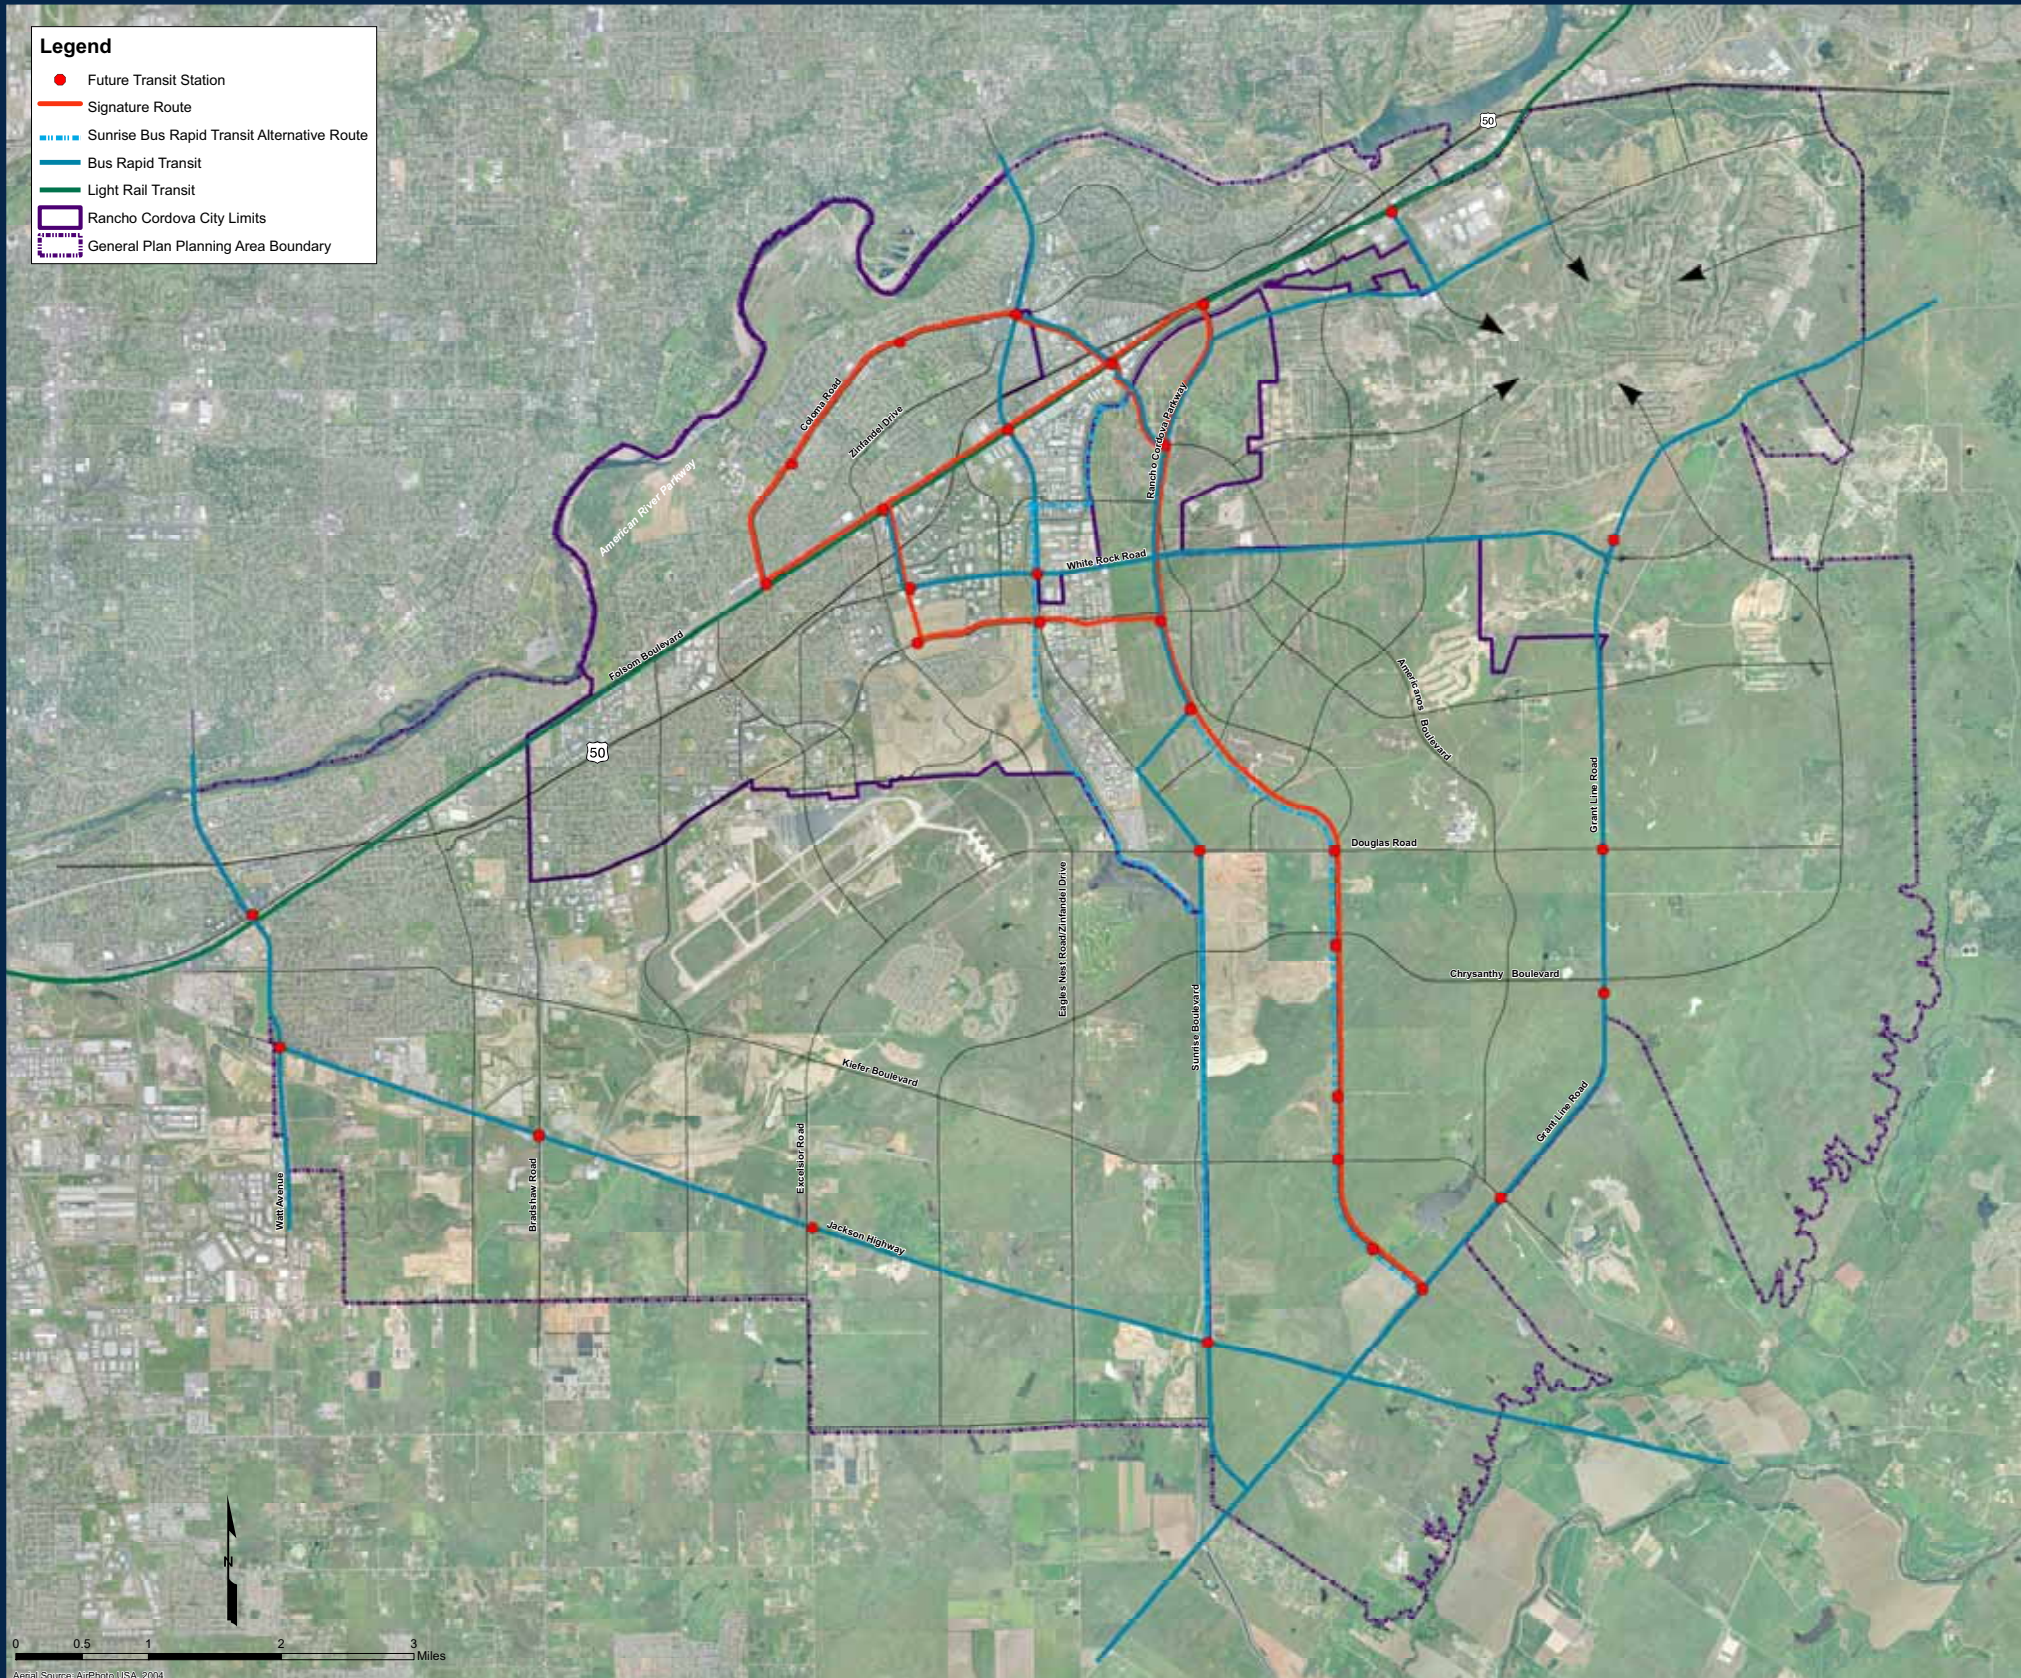

GENERAL PLAN

RANCHO CORDOVA GENERAL PLAN

TRANSIT SYSTEM MAP

- Legend**
- Future Transit Station
 - Signature Route
 - Sunrise Bus Rapid Transit Alternative Route
 - Bus Rapid Transit
 - Light Rail Transit
 - ▭ Rancho Cordova City Limits
 - ▭ General Plan Planning Area Boundary